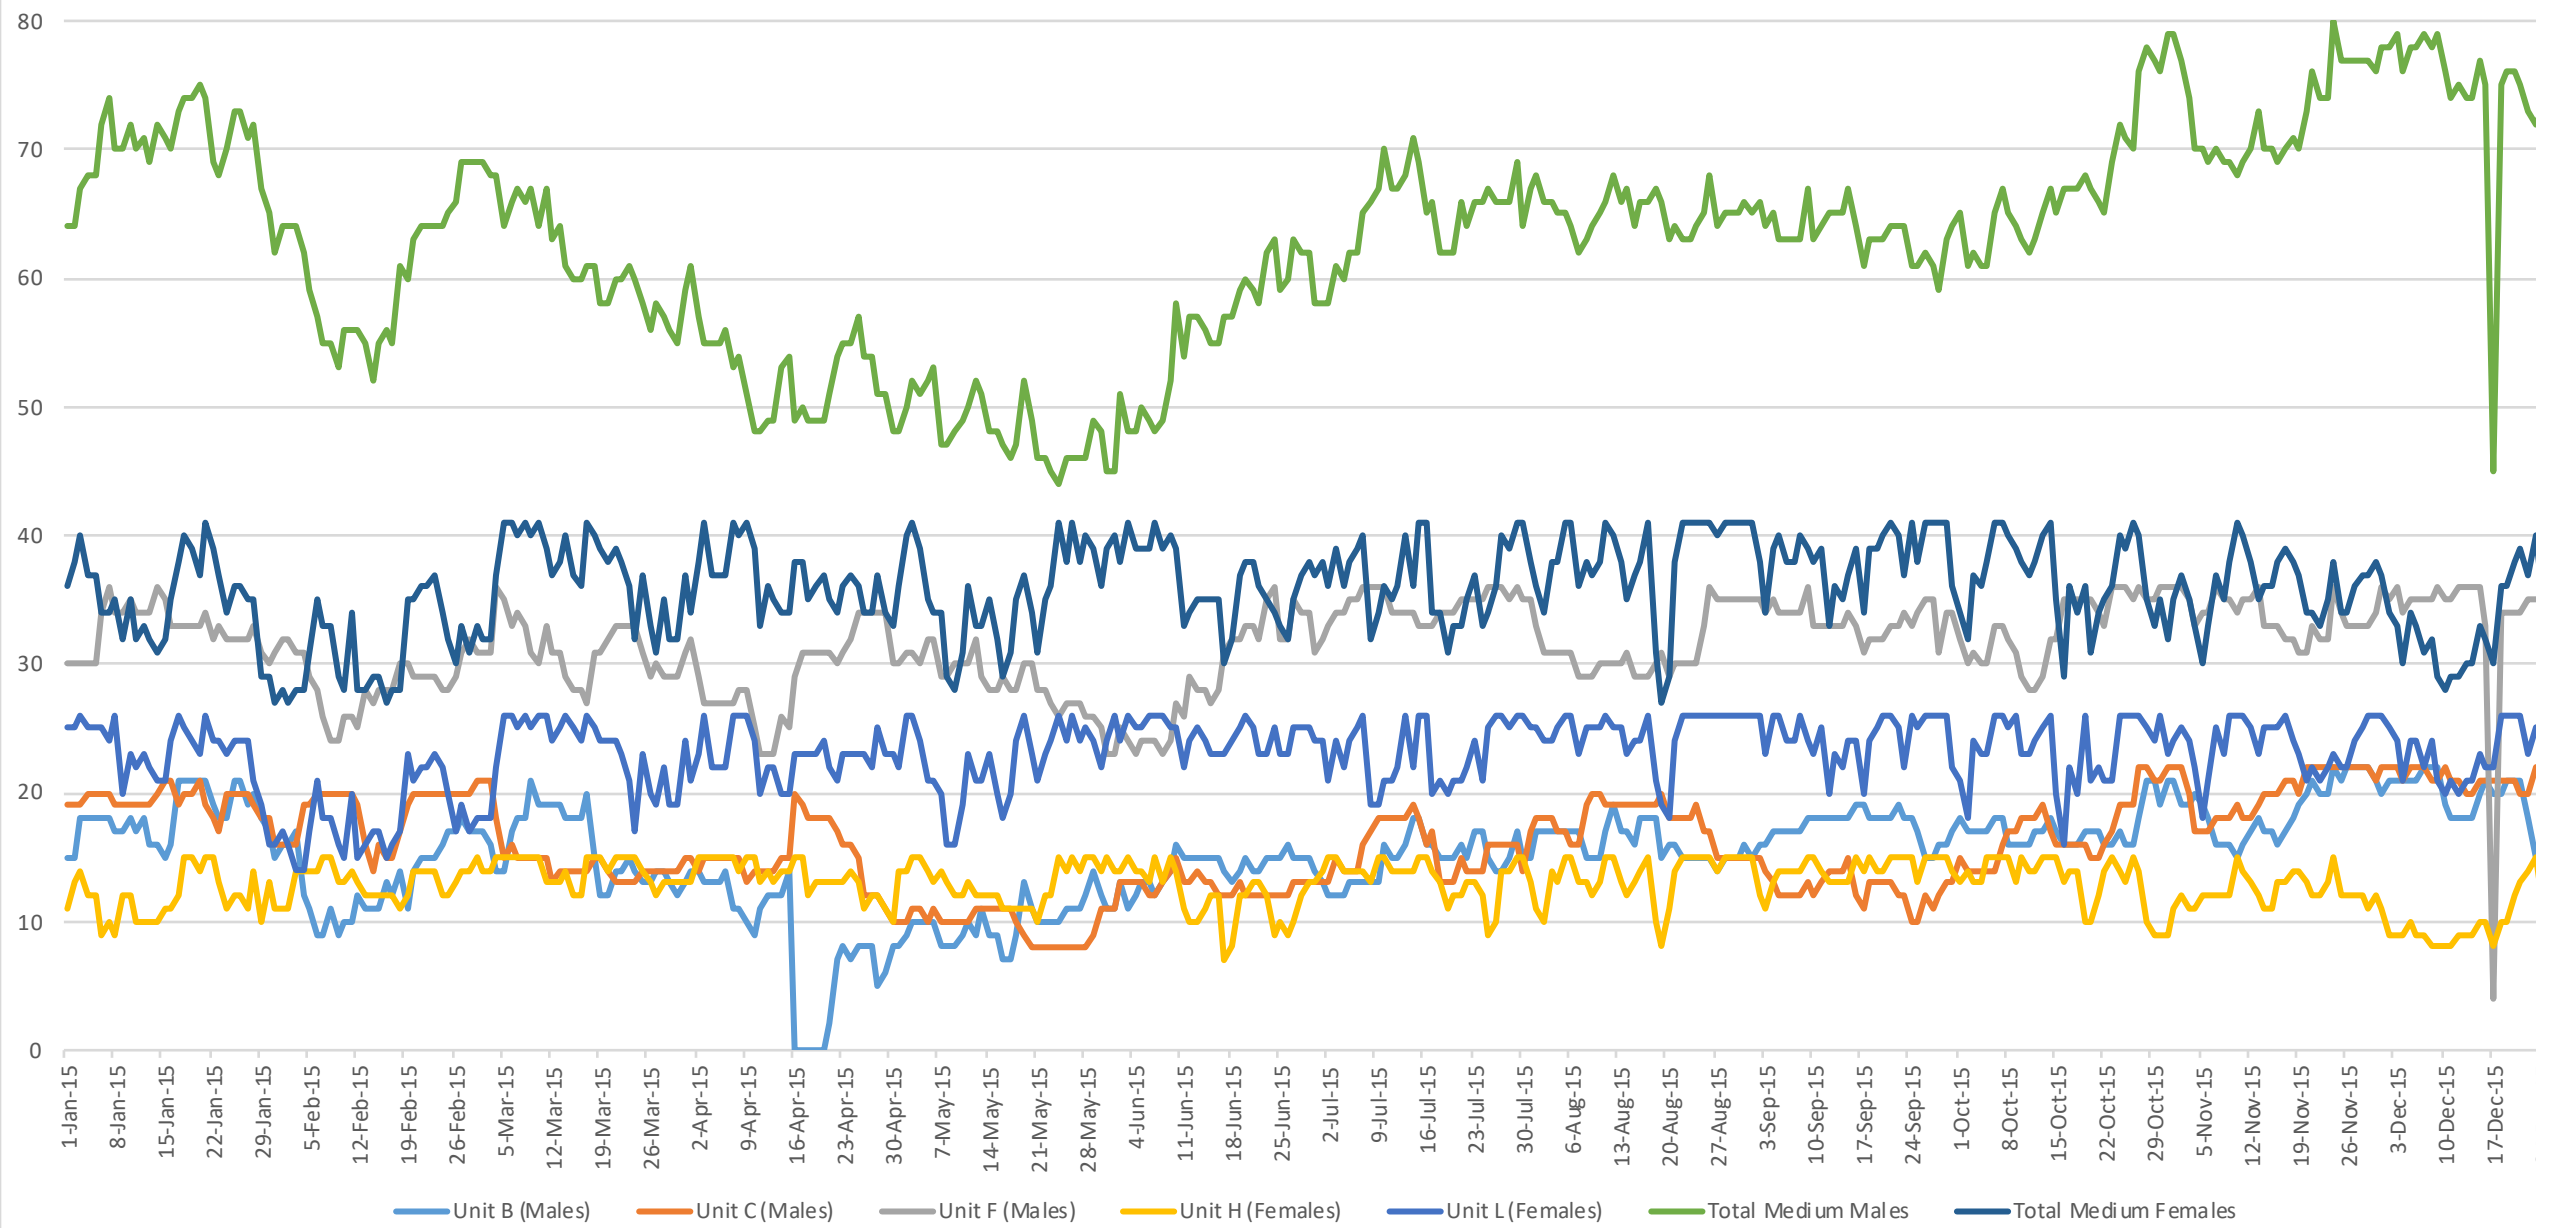

2015 Medium Bed Totals

Total Unit B Beds = 22	Total Unit C Beds = 22	Total Unit F Beds = 36	Total Medium Male Beds = 80
Total Unit B Average = 15.29	Total Unit C Average = 16.2	Total Unit F Average = 31.58	Total Medium Male Average = 21.02
Total Unit H Beds = 15	Total Unit L Beds = 26		Total Medium Female Beds = 41
Total Unit H Average = 12.87	Total Unit L Average = 23.04		Total Medium Female Average = 17.95